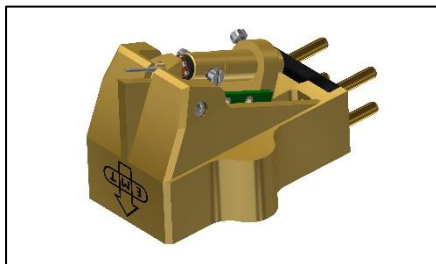

DATASHEET MC-CARTRIDGE

JSD Anniversary

Reference stereo cartridge with titanium body and purest silver coil.

Anniversary edition limited to 80 pieces.

Specification	
Diamond:	MR HP
Cantilever:	Sapphire
Transducer:	MC Stereo, pure Silver coil
Magnet:	AlNiCo, gold-plated
Body:	Titanium polished, golden TiN coating
Connection:	1/2" - 4pin
Vertical Tracking Angle:	23°
Weight:	16g
Tracking force:	2,4g
Output voltage:	1.05mV @ 5cm/s
Compliance:	12µm/mN
Frequency response:	20 - 30'000Hz
±2dB:	40 - 12'500Hz
FIM distortion	≤0,3%
Impedance:	2x 20Ω
Recommended load:	200 - 300Ω
Nomenclature	
JSD:	Jubilee Stereo Diamond
MR:	Multi Radius diamond shape
HP:	High polish grade